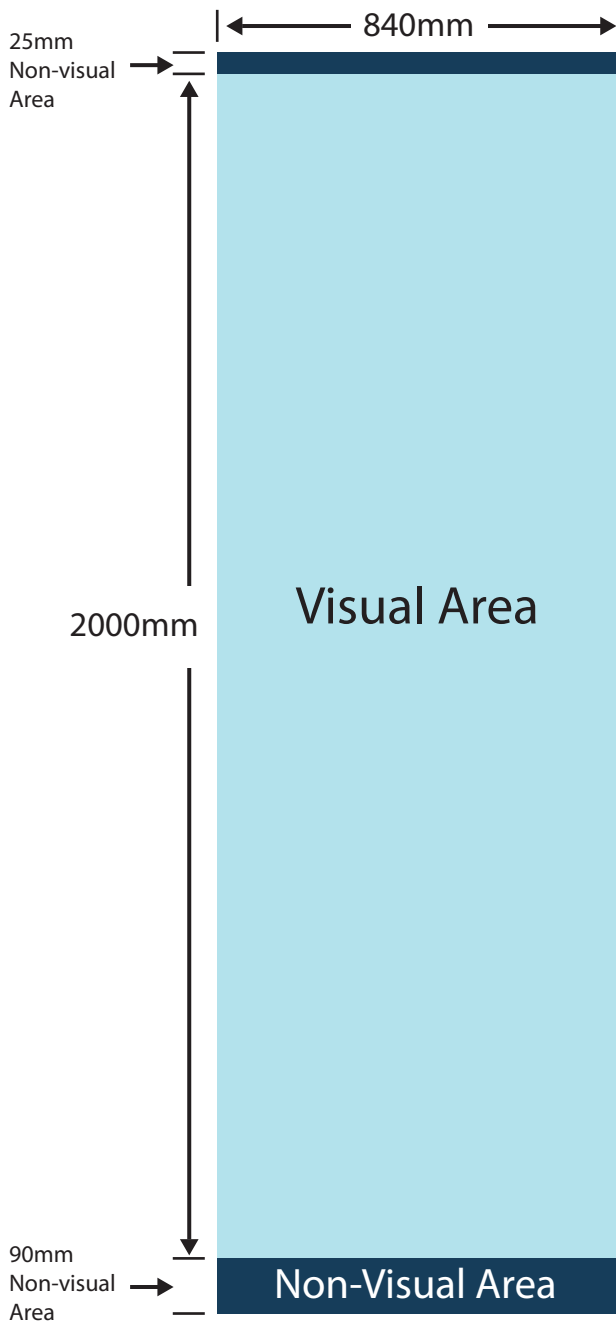

Premium & Curl-Free Pull Up