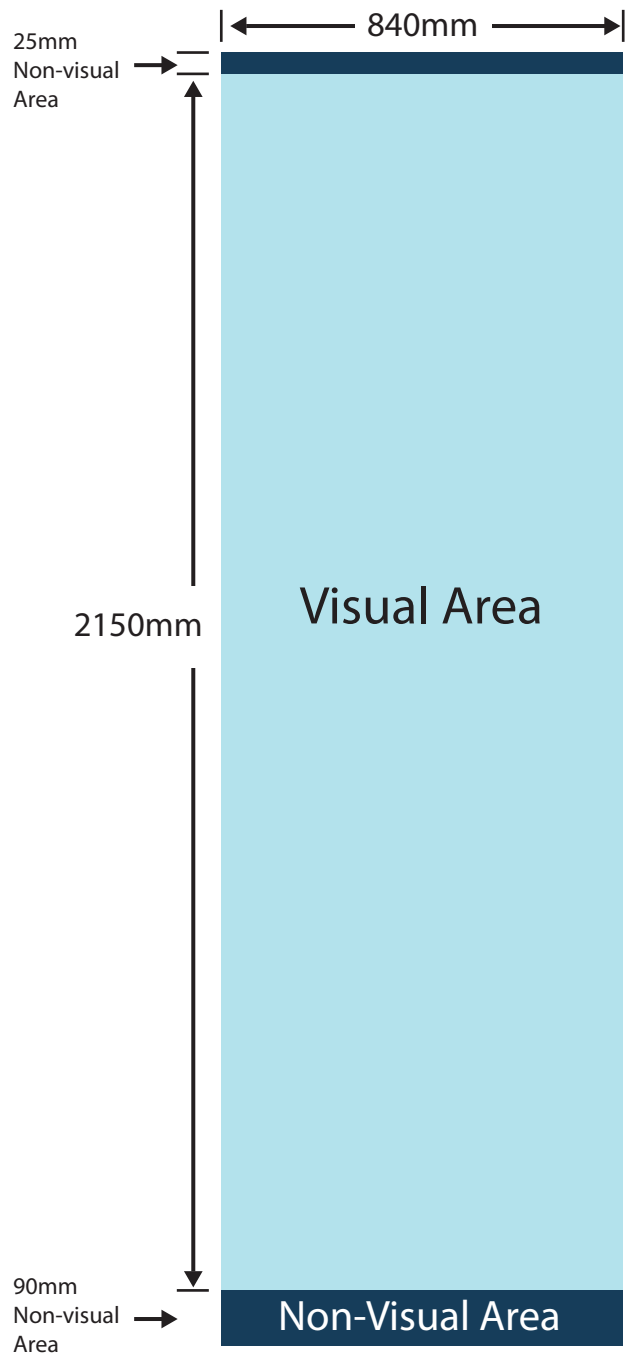

Deluxe Pull Up

www.banner2you.com.au

Order Online | ✈ Free Delivery Australia Wide