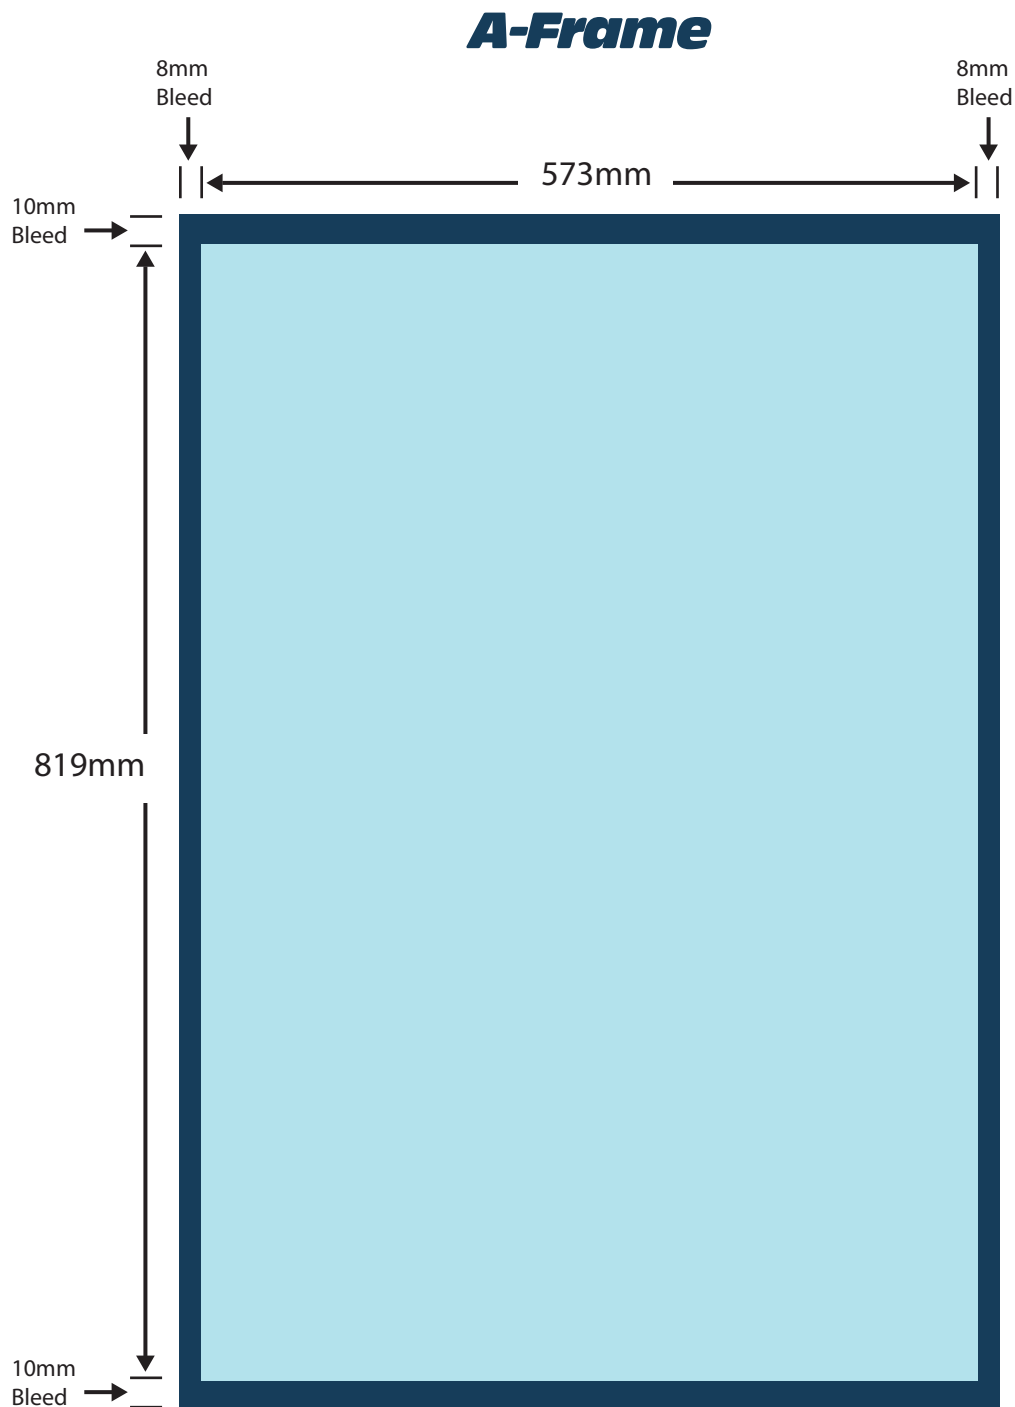

A-Frame Dimensions

IMPORTANT: Banner-2-You recommends that the image should continue 10mm past the visual area top and bottom and 8mm past the visual area left and right (bleed). That is, the image should not stop dead at the non-visual area.