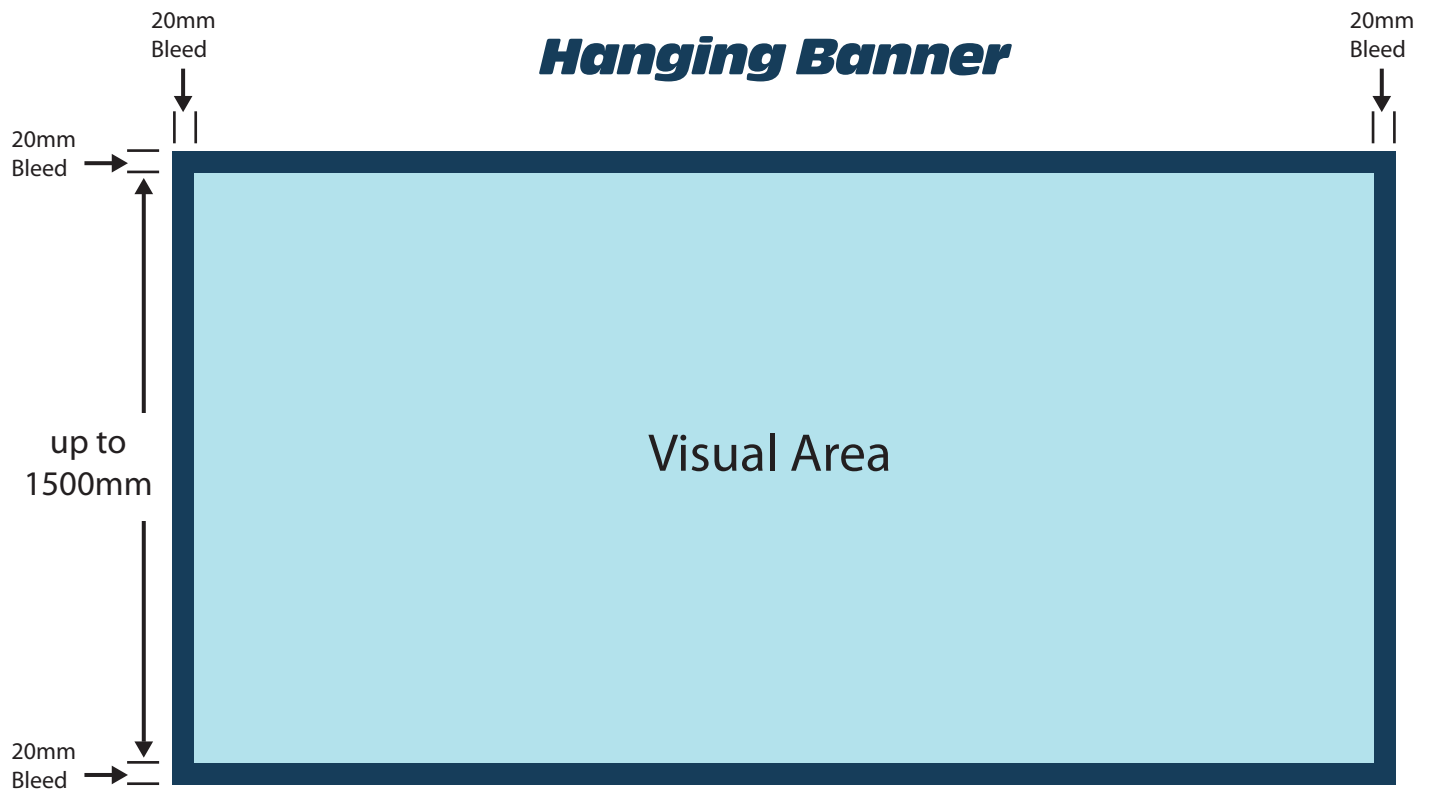

Hanging Banner Dimensions

IMPORTANT: Banner-2-You recommends that the image should continue 20mm past the visual area (20mm bleed). That is, the image should not stop dead at the non-visual area.

www.banner2you.com.au